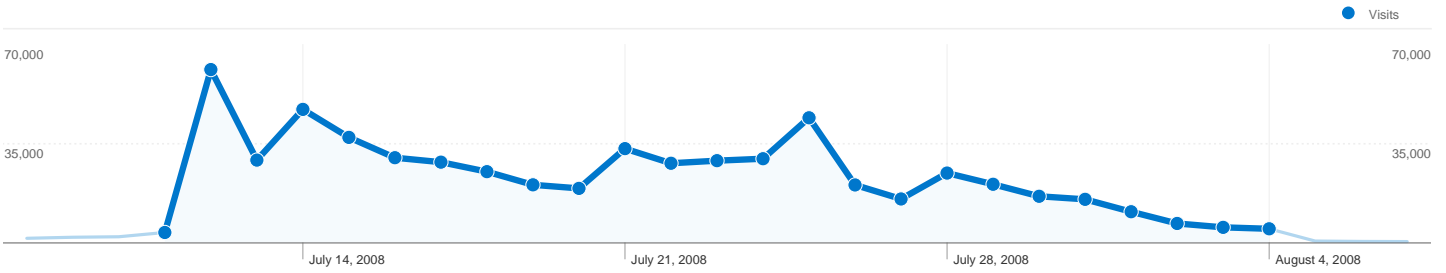

All traffic sources sent a total of 607,857 visits

- 6.23% Direct Traffic
- 81.99% Referring Sites
- 11.79% Search Engines