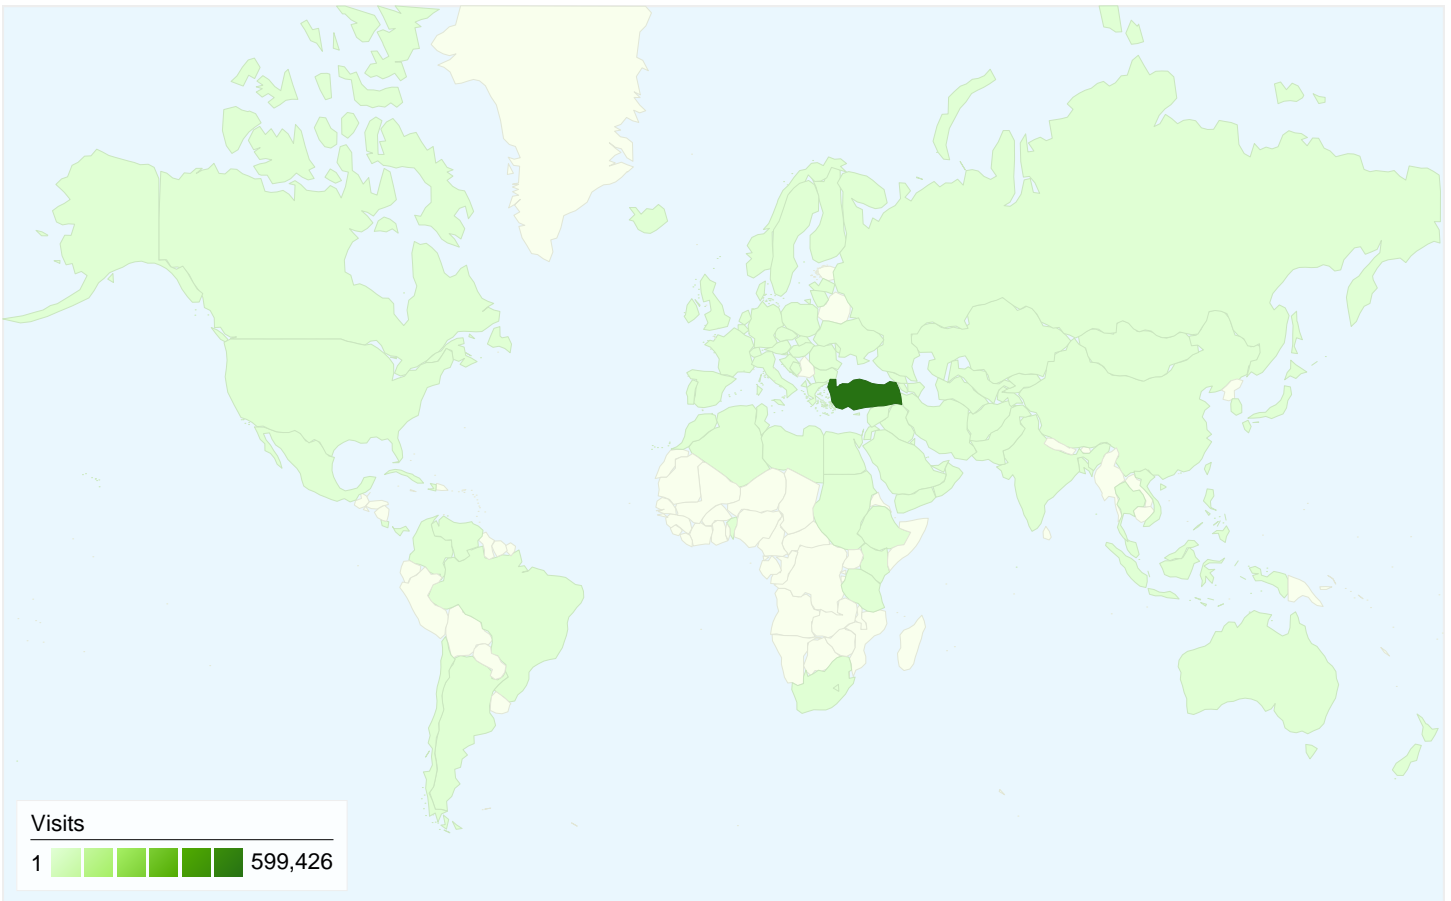

Visitors
432,015

Map Overlay world

Traffic Sources Overview

- **Referring Sites**
498,355.00 (81.99%)
- **Search Engines**
71,650.00 (11.79%)
- **Direct Traffic**
37,849.00 (6.23%)
- **Other**
3 (> 0.00%)

432,015 people visited this site

607,857 Visits

432,015 Absolute Unique Visitors

5,821,603 Pageviews

9.58 Average Pageviews

00:06:58 Time on Site

18.44% Bounce Rate

69.68% New Visits

Technical Profile

Browser	Visits	% visits	Connection Speed	Visits	% visits
Internet Explorer	546,982	89.99%	DSL	543,072	89.34%
Firefox	56,044	9.22%	Unknown	45,603	7.50%
Opera	3,648	0.60%	Dialup	10,556	1.74%
Safari	850	0.14%	T1	4,942	0.81%
Mozilla	156	0.03%	Cable	3,526	0.58%

607,857 visits came from 105 countries/territories

Site Usage

Visits	Pages/Visit	Avg. Time on Site	% New Visits	Bounce Rate	
607,857 % of Site Total: 100.00%	9.58 Site Avg: 9.58 (0.00%)	00:06:58 Site Avg: 00:06:58 (0.00%)	69.93% Site Avg: 69.68% (0.36%)	18.44% Site Avg: 18.44% (0.00%)	
Country/Territory	Visits	Pages/Visit	Avg. Time on Site	% New Visits	Bounce Rate
Turkey	599,426	9.63	00:07:00	69.74%	18.19%
Germany	2,101	6.07	00:04:07	84.58%	40.12%
United States	1,693	5.67	00:04:30	82.99%	33.55%
United Kingdom	733	5.36	00:04:01	85.40%	33.29%
Netherlands	446	7.32	00:04:26	80.72%	43.27%
France	383	6.21	00:04:46	79.63%	35.25%
Russia	280	7.17	00:05:01	79.64%	35.00%
Austria	232	6.50	00:05:11	80.60%	31.03%
Switzerland	210	4.97	00:02:59	82.86%	44.76%
Belgium	201	5.32	00:03:44	79.60%	36.82%