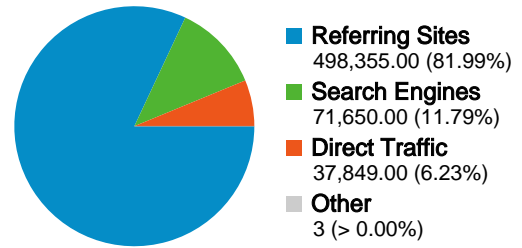

Top Traffic Sources

Sources	Visits	% visits	Keywords	Visits	% visits
ad.e-kolay.net (referral)	344,250	56.63%	tercih robotu	26,202	36.57%
milliyet.com.tr (referral)	75,280	12.38%	milliyet tercih robotu	15,976	22.30%
google (organic)	69,798	11.48%	öss tercih robotu	3,604	5.03%
(direct) ((none))	37,849	6.23%	milliyet tercih	2,778	3.88%
mail.google.com (referral)	3,493	0.57%	tercih milliyet	2,046	2.86%