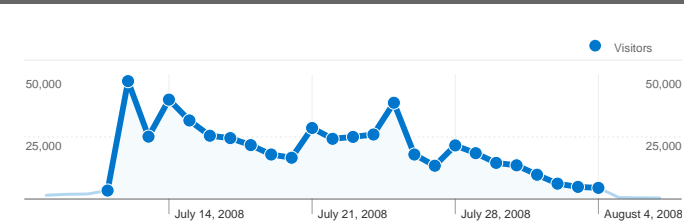

Site Usage

607,857 Visits

18.44% Bounce Rate

5,821,603 Pageviews

00:06:58 Avg. Time on Site

9.58 Pages/Visit

69.68% % New Visits

Visitors Overview

432,015 people visited this site

607,857 Visits

432,015 Absolute Unique Visitors

5,821,603 Pageviews

9.58 Average Pageviews

00:06:58 Time on Site

18.44% Bounce Rate

69.68% New Visits

607,857 visits came from 105 countries/territories

Site Usage

Visits	Pages/Visit	Avg. Time on Site	% New Visits	Bounce Rate	
607,857 % of Site Total: 100.00%	9.58 Site Avg: 9.58 (0.00%)	00:06:58 Site Avg: 00:06:58 (0.00%)	69.93% Site Avg: 69.68% (0.36%)	18.44% Site Avg: 18.44% (0.00%)	
Country/Territory	Visits	Pages/Visit	Avg. Time on Site	% New Visits	Bounce Rate
Turkey	599,426	9.63	00:07:00	69.74%	18.19%
Germany	2,101	6.07	00:04:07	84.58%	40.12%
United States	1,693	5.67	00:04:30	82.99%	33.55%
United Kingdom	733	5.36	00:04:01	85.40%	33.29%
Netherlands	446	7.32	00:04:26	80.72%	43.27%
France	383	6.21	00:04:46	79.63%	35.25%
Russia	280	7.17	00:05:01	79.64%	35.00%
Austria	232	6.50	00:05:11	80.60%	31.03%
Switzerland	210	4.97	00:02:59	82.86%	44.76%
Belgium	201	5.32	00:03:44	79.60%	36.82%