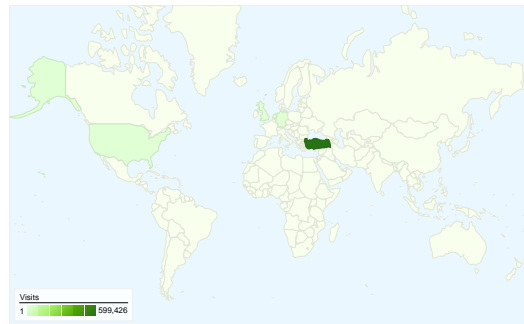

Site Usage

607,857 Visits

18.44% Bounce Rate

5,821,603 Pageviews

00:06:58 Avg. Time on Site

9.58 Pages/Visit

69.68% % New Visits

Visitors Overview

Visitors
432,015

Map Overlay world

Traffic Sources Overview

- **Referring Sites**
498,355.00 (81.99%)
- **Search Engines**
71,650.00 (11.79%)
- **Direct Traffic**
37,849.00 (6.23%)
- **Other**
3 (> 0.00%)

432,015 people visited this site

607,857 Visits

432,015 Absolute Unique Visitors

5,821,603 Pageviews

9.58 Average Pageviews

00:06:58 Time on Site

18.44% Bounce Rate

69.68% New Visits

607,857 visits came from 105 countries/territories

Site Usage

Visits	Pages/Visit	Avg. Time on Site	% New Visits	Bounce Rate	
607,857 % of Site Total: 100.00%	9.58 Site Avg: 9.58 (0.00%)	00:06:58 Site Avg: 00:06:58 (0.00%)	69.93% Site Avg: 69.68% (0.36%)	18.44% Site Avg: 18.44% (0.00%)	
Country/Territory	Visits	Pages/Visit	Avg. Time on Site	% New Visits	Bounce Rate
Turkey	599,426	9.63	00:07:00	69.74%	18.19%
Germany	2,101	6.07	00:04:07	84.58%	40.12%
United States	1,693	5.67	00:04:30	82.99%	33.55%
United Kingdom	733	5.36	00:04:01	85.40%	33.29%
Netherlands	446	7.32	00:04:26	80.72%	43.27%
France	383	6.21	00:04:46	79.63%	35.25%
Russia	280	7.17	00:05:01	79.64%	35.00%
Austria	232	6.50	00:05:11	80.60%	31.03%
Switzerland	210	4.97	00:02:59	82.86%	44.76%
Belgium	201	5.32	00:03:44	79.60%	36.82%