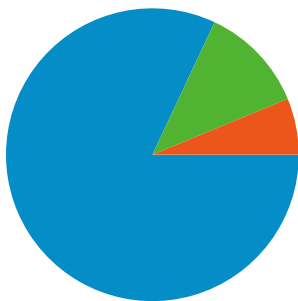

Site Usage

607,857 Visits

18.44% Bounce Rate

5,821,603 Pageviews

00:06:58 Avg. Time on Site

9.58 Pages/Visit

69.68% % New Visits

Visitors Overview

Visitors
432,015

Map Overlay world

Traffic Sources Overview

- **Referring Sites**
498,355.00 (81.99%)
- **Search Engines**
71,650.00 (11.79%)
- **Direct Traffic**
37,849.00 (6.23%)
- **Other**
3 (> 0.00%)

432,015 people visited this site

607,857 Visits

432,015 Absolute Unique Visitors

5,821,603 Pageviews

9.58 Average Pageviews

00:06:58 Time on Site

18.44% Bounce Rate

69.68% New Visits

607,857 visits came from 105 countries/territories

Site Usage

Visits	Pages/Visit	Avg. Time on Site	% New Visits	Bounce Rate	
607,857 % of Site Total: 100.00%	9.58 Site Avg: 9.58 (0.00%)	00:06:58 Site Avg: 00:06:58 (0.00%)	69.93% Site Avg: 69.68% (0.36%)	18.44% Site Avg: 18.44% (0.00%)	
Country/Territory	Visits	Pages/Visit	Avg. Time on Site	% New Visits	Bounce Rate
Turkey	599,426	9.63	00:07:00	69.74%	18.19%
Germany	2,101	6.07	00:04:07	84.58%	40.12%
United States	1,693	5.67	00:04:30	82.99%	33.55%
United Kingdom	733	5.36	00:04:01	85.40%	33.29%
Netherlands	446	7.32	00:04:26	80.72%	43.27%
France	383	6.21	00:04:46	79.63%	35.25%
Russia	280	7.17	00:05:01	79.64%	35.00%
Austria	232	6.50	00:05:11	80.60%	31.03%
Switzerland	210	4.97	00:02:59	82.86%	44.76%
Belgium	201	5.32	00:03:44	79.60%	36.82%